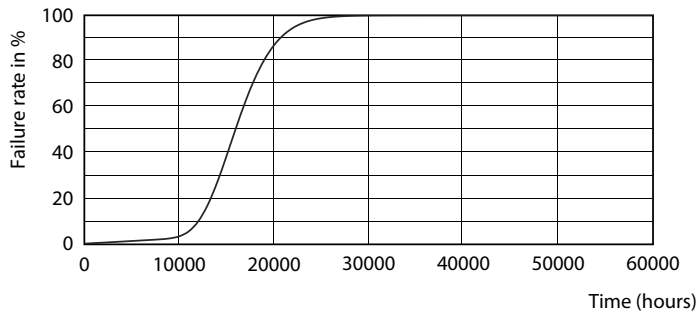

Levetid

LEDbulb 40W E27 830 FR A60

LEDbulb 40W E27 830 FR A60