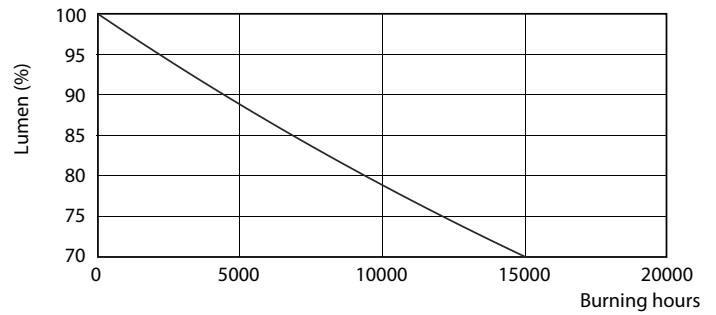

Levetid

LEDbulb 40W E27 830 FR A60

LEDbulb 40W E27 830 FR A60