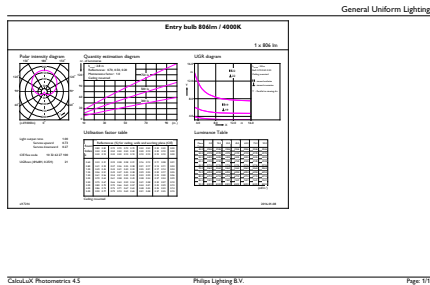

CorePro LEDbulb ND 7.5-60W A60 E27 840

Product	D	C
CorePro LEDbulb ND 7.5-60W A60 E27 840	60 mm	110 mm

Fotometriske data

CorePro LEDbulb ND 7.5-60W A60

CorePro LEDbulb ND 7.5-60W A60

CorePro LEDbulb

Fotometriske data