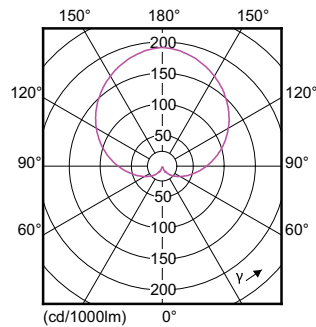

CorePro LEDbulb ND 5-40W A60 E27 840

Product	D	C
CorePro LEDbulb ND 5-40W A60 E27 840	60 mm	110 mm

Fotometriske data

CorePro LEDbulb ND 5-40W A60 E27

CorePro LEDbulb ND 5-40W A60 E27

CorePro LEDbulb

Fotometriske data