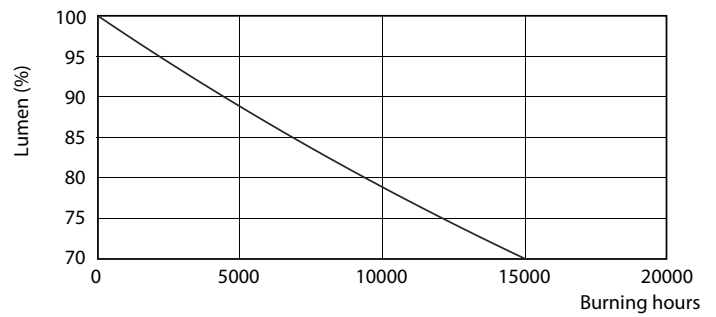

Levetid

LEDbulb 40W E27 830 FR A60

LEDbulb 40W E27 830 FR A60