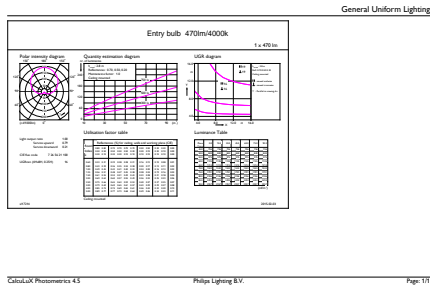

CorePro LEDbulb ND 5-40W A60 E27 840

Product	D	C
CorePro LEDbulb ND 5-40W A60 E27 840	60 mm	110 mm

Fotometriske data

CorePro LEDbulb ND 5-40W A60 E27

CorePro LEDbulb ND 5-40W A60 E27

CorePro LEDbulb

Fotometriske data