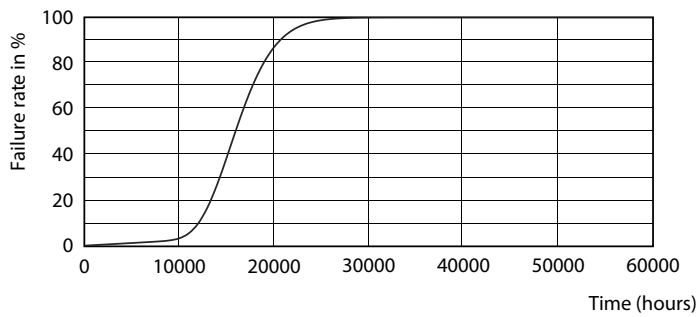

Levetid

LEDbulb 40W E27 830 FR A60

LEDbulb 40W E27 830 FR A60