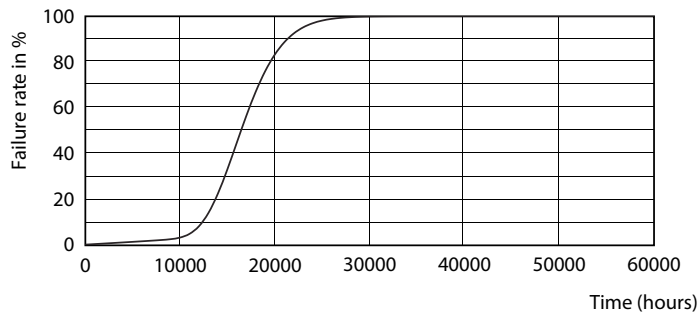

CorePro LEDbulb

Levetid

LEDbulb 100W E27 840 FR A60