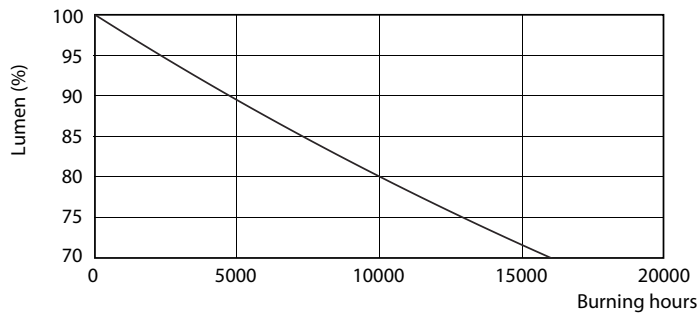

CorePro LEDbulb

Levetid

LEDbulb 100W E27 840 FR A60