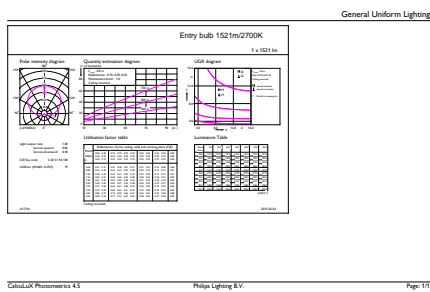

Fotometriske data

CorePro LEDbulb ND 13-100W A60