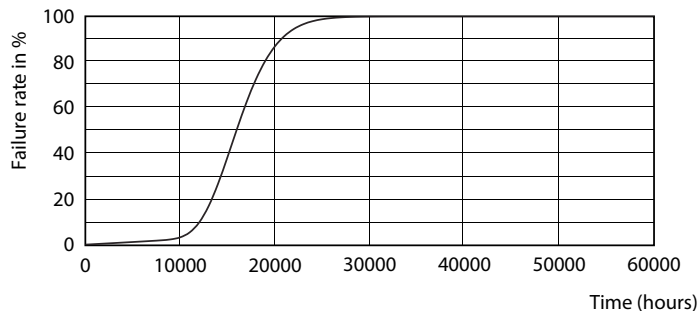

CorePro LEDbulb

Levetid

LEDbulb 40W E27 830 FR A60