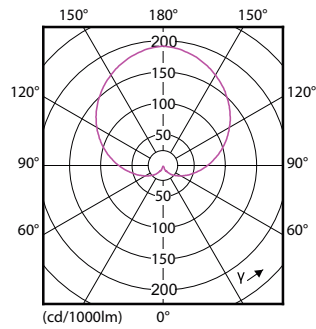

Målskitse

D

Product	D	C
CorePro LEDbulb ND 5.5-40W A60 B22 827	60 mm	110 mm

CorePro LEDbulb ND 5.5-40W A60 B22 827

Fotometriske data

CorePro LEDbulb ND 5.5-40W A60

CorePro LEDbulb ND 5.5-40W A60

SDPO_LED Bulb_0021-Spectral Power distribution