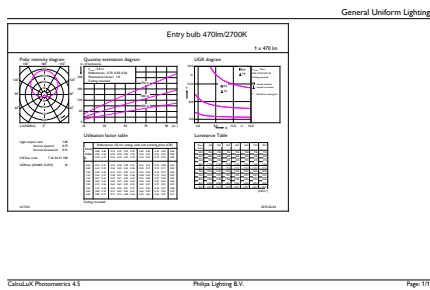

Målskitse

D

Product	D	C
CorePro LEDbulb ND 5.5-40W A60 B22 827	60 mm	110 mm

CorePro LEDbulb ND 5.5-40W A60 B22 827

Fotometriske data

CorePro LEDbulb ND 5.5-40W A60

CorePro LEDbulb ND 5.5-40W A60

SDPO_LED Bulb_0021-Spectral Power distribution