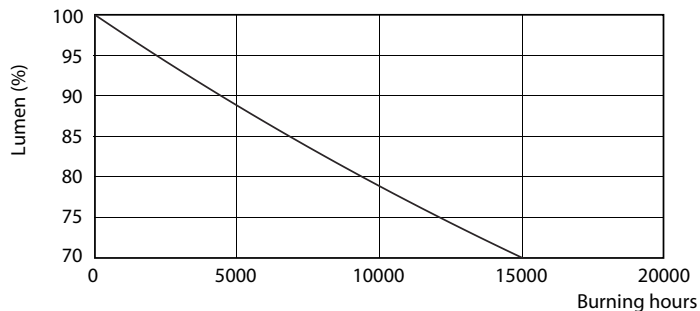

CorePro LEDbulb

Levetid

LEDbulb 40W E27 830 FR A60