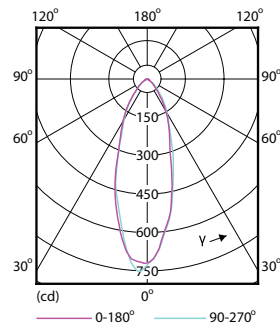

## Målskitse

Corepro LEDspot 4.6-50W GU10 840 36D

Product	D	C
Corepro LEDspot 4.6-50W GU10 840 36D	50 mm	54 mm

## Fotometriske data

Accent Lighting Spots

Light Distribution Diagram

## Fotometriske data

Spectral Power Distribution Colour