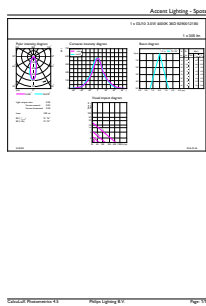

Product	D	C
Corepro LEDspot 3.5-35W GU10 840 36D	50 mm	54 mm

Fotometriske data

Accent Lighting Spots

Light Distribution Diagram

CorePro LEDspot MV

Fotometriske data

Spectral Power Distribution Colour

Levetid

Life Expectancy Diagram

Lumen Maintenance Diagram