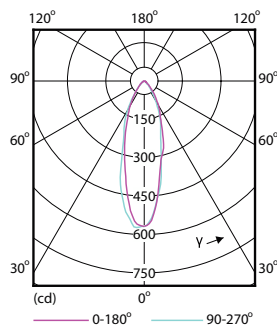

Product	D	C
Corepro LEDspot 3.5-35W GU10 840 36D	50 mm	54 mm

Fotometriske data

Accent Lighting Spots

Light Distribution Diagram

CorePro LEDspot MV

Fotometriske data

Spectral Power Distribution Colour

Levetid

Life Expectancy Diagram

Lumen Maintenance Diagram