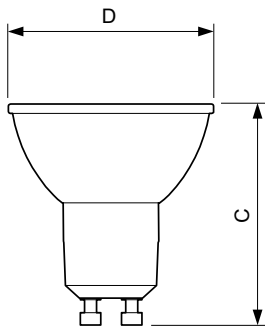

CorePro LEDspot MV

Energiforbrug kWh/1000 t.	4 kWh
	391857
Produktdata	
Fuldstændig produktkode	871869672835200
Ordreproduktnavn	Corepro LEDspot 3.5-35W GU10 840 36D
EAN/UPC – produkt	8718696728352
Ordrekode	72835200

Lokal ordrekode	2057807937
SAP-tæller – antal pr. pakke	1
Tæller – antal pakker pr. kasse (udvendig emballage)	10
SAP-materiale	929001218002
Kopier nettovægt (stykke)	0,045 kg

Målskitse

Corepro LEDspot 3.5-35W GU10 840 36D

Product	D	C
Corepro LEDspot 3.5-35W GU10 840 36D	50 mm	54 mm