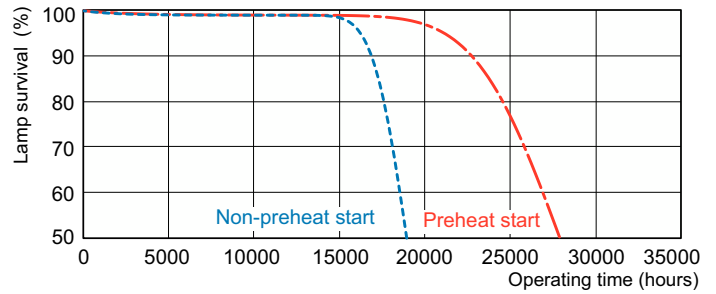

Fotometriske data

Spectral Power Distribution Colour - MASTER TL5 HE 14W/865 SLV/40

MASTER TL5 High Efficiency

Levetid

Life Expectancy Diagram - MASTER TL5 HE 14W/865 SLV/40

Life Expectancy Diagram - MASTER TL5 HE 14W/865 SLV/40