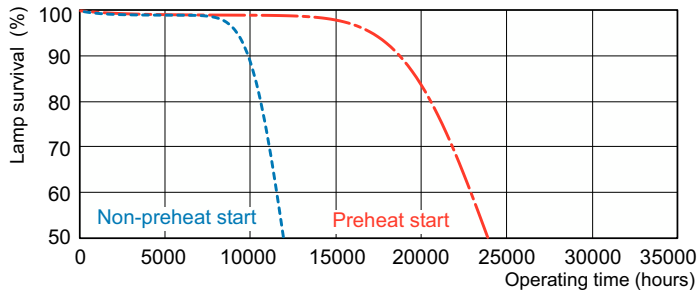

Fotometriske data

Spectral Power Distribution Colour - MASTER TL5 HE 14W/865 SLV/40

MASTER TL5 High Efficiency

Levetid

Life Expectancy Diagram - MASTER TL5 HE 14W/865 SLV/40

Life Expectancy Diagram - MASTER TL5 HE 14W/865 SLV/40