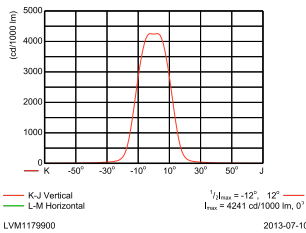

Fotometriske data

BBP623 GC 34xLED-HB/WW MB

L.O.R.=0.72

34 x 101 lm

Cartesian intensity diagram

OFCC_BBP623 GC 34xLED-HB/WW MB-Cartesian Outdoor (combined)