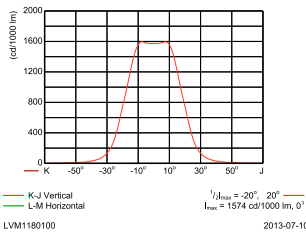

Fotometriske data

BBP623 GC 34xLED-HB/NW WB

L.O.R.=0.70

34 x 126 lm

Cartesian intensity diagram

OFCC_BBP623 GC 34xLED-HB/NW WB-Cartesian Outdoor (combined)