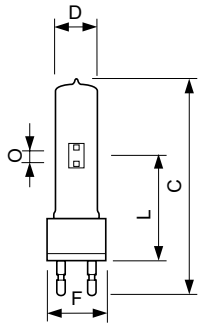

Versions

Målskitse

Product	D (max)	O	L (min)	L (max)	L	C (max)	F
MSR 1200 1CT/3	40 mm	10,0 mm	84 mm	86 mm	85 mm	175 mm	53 mm
MSR 700/2 1CT/8	30 mm	8,0 mm	74 mm	76 mm	75 mm	152 mm	42 mm
MSR 1200/2.1CT/3	40 mm	10,0 mm	84 mm	86 mm	85 mm	175 mm	53 mm